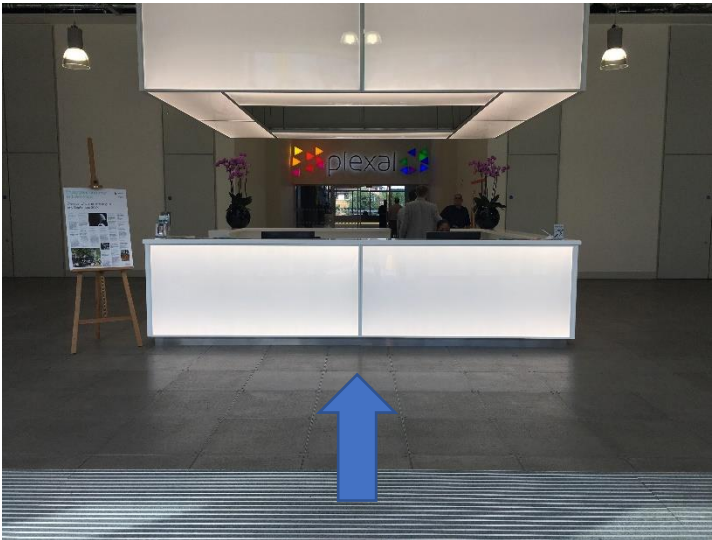

- Board the free **HERE EAST** shuttle bus (They come in Orange, Blue, Green and Black)

- Leave the bus and turn left to face to the three Here East buildings. Stay on the left-hand side and walk down following the grey and yellow building

- Enter the building that has 'Here East' / 'Press Centre' in yellow through the automatic doors

- At **MAIN** reception state, you are here to see **Durham Rose** and we will meet you there

If you have any difficulty during this process, please do not hesitate in contacting us via telephone or email.