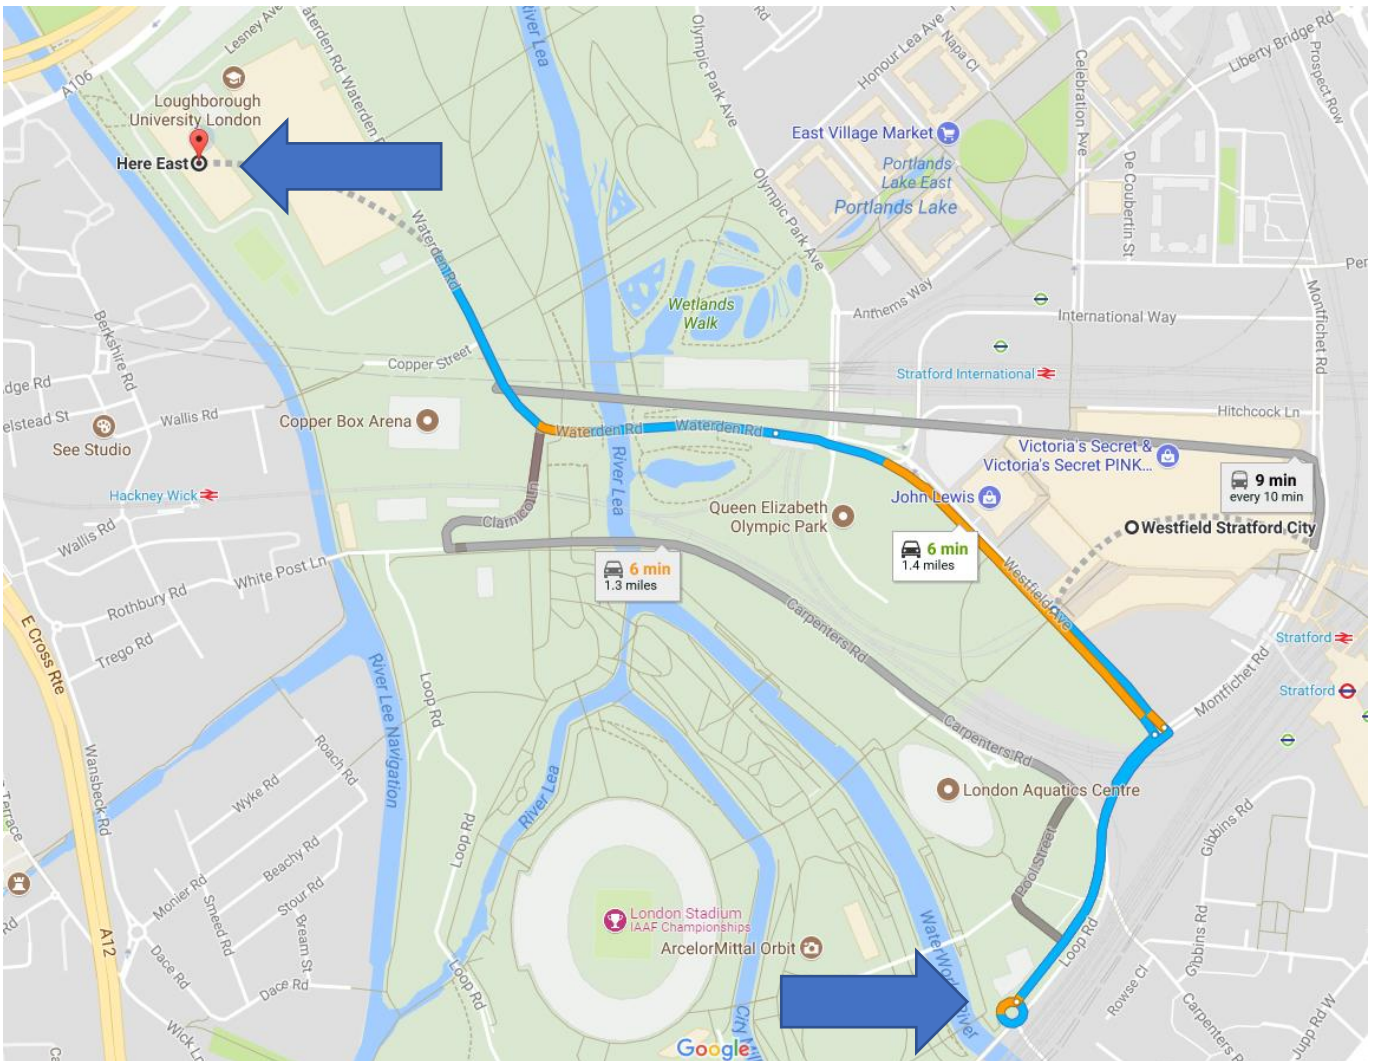

Client Information Guide

Address

Durham Rose,
14 East Bay Lane,
The Press Centre,
Here East,
Queen Elizabeth Olympic Park,
Stratford,
London
E15 2GW

Google Map

(Driving from Westfield Stratford)

Step by Step Guide from Stratford

- Exit the Underground station at Stratford following signs for the **WESTFIELD** exit

- Turn slightly to the right and head toward the pedestrian crossing behind the Station sign

- Walk across the street from the traffic lights over to **Bus Stop X**

- Board the free **HERE EAST** shuttle bus (They come in Orange, Blue, Green and Black)

- Leave the bus and turn left to face to the three Here East buildings. Stay on the left-hand side and walk down following the grey and yellow building

- Enter the building that has 'Here East' / 'Press Centre' in yellow through the automatic doors

- At **MAIN** reception state, you are here to see **Durham Rose** and we will meet you there

If you have any difficulty during this process, please do not hesitate in contacting us via telephone or email.